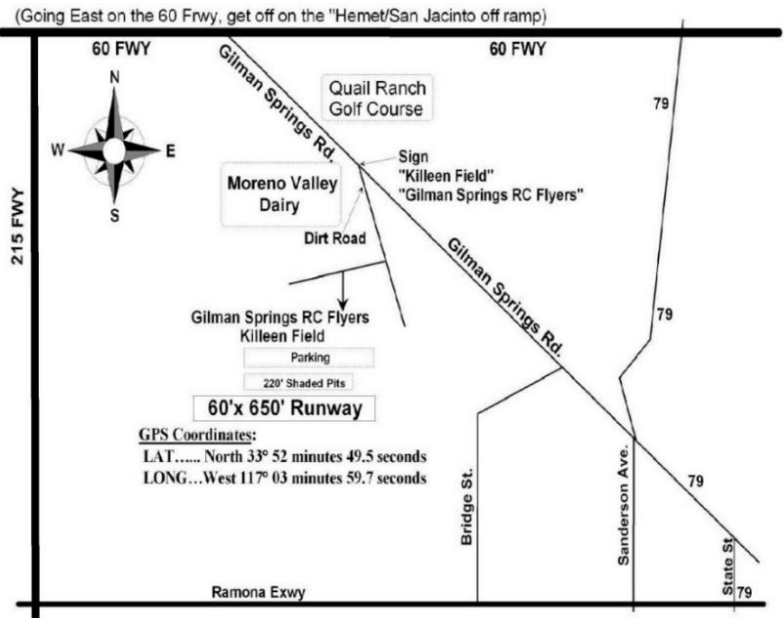

Night Fly over Gilman Springs

WHERE: Killeen Field, Gilman Springs Rd., Moreno Valley

WHEN: Saturday, September 16, 2017 – 6pm to 11pm

FEE: None. Must show current AMA Card

ACTIVITIES: Open Flying (any model) 6pm – 8pm

Open Night Flying 8pm – 11pm

Door Prize Drawing at 9PM

DOOR PRIZES: Each Adult attendee (Flyers and Spectators) will get one Door Prize Ticket.

Enjoy flying your
Night Flyer(s) at
this Fly-in

Enjoy our

- Paved Runway
- Shaded Pits
- Electrical outlets in the Pit area for battery Charging