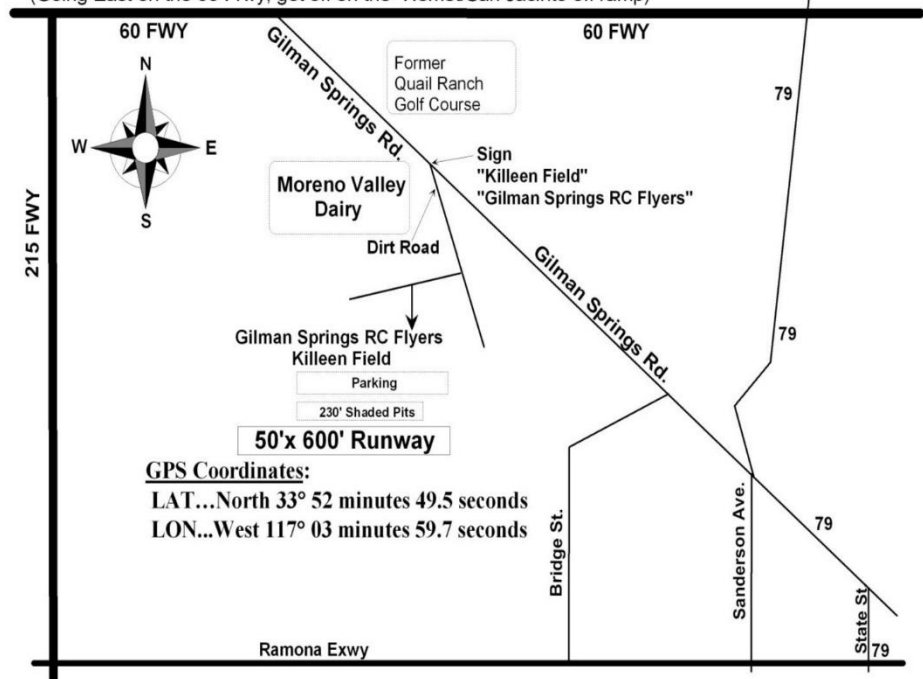

Annual Spring Swap Meet

WHERE: Killeen Field, Gilman Springs Rd., Moreno Valley, CA

WHEN: Saturday, May 12, 2018

Gate Opens at 7am – Swap Meet till noon

FEE: \$5 fee for each Seller.

SWAP MEET WILL BE HELD UNDER THE SHADE STRUCTURE

NO FLYING DURING SWAP MEET HOURS (BETWEEN 7AM & NOON)

Come and sell RC and modelling stuff you aren't using, and get "gotta haves" at super bargain prices!

Have a great time with fellow modelers!

(Going East on the 60 Fwy, get off on the "Hemet/San Jacinto off ramp")