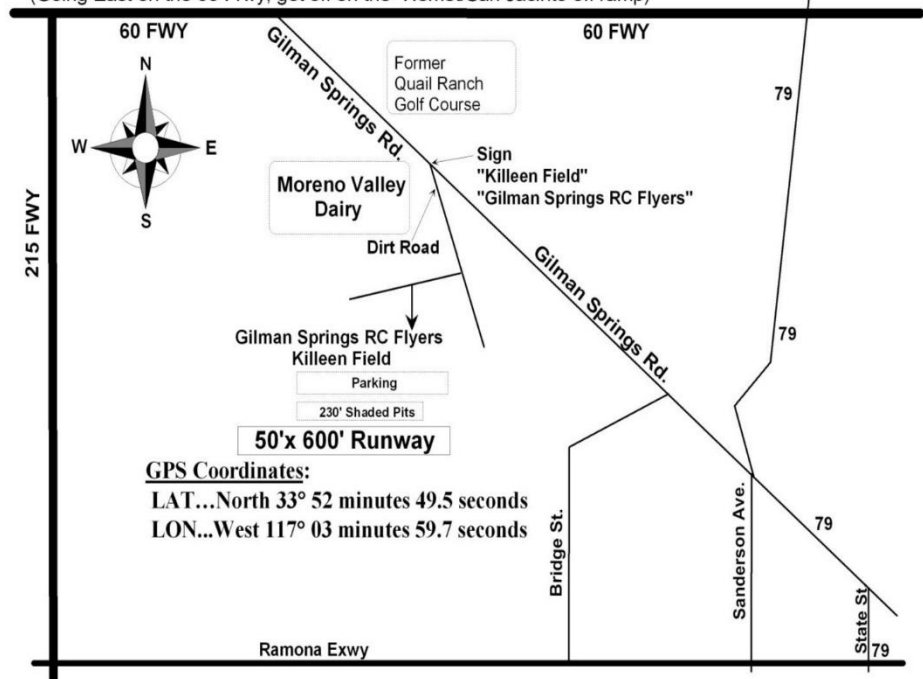

# Annual Fall Swap Meet

**WHERE:** Killeen Field, Gilman Springs Rd., Moreno Valley, CA

**WHEN:** Saturday, October 14, 2017

Gate Opens at 7am – Swap Meet till noon

**FEE:** \$5 fee for each Seller.

**SWAP MEET WILL BE HELD UNDER THE SHADE STRUCTURE**

**NO FLYING DURING SWAP MEET HOURS (BETWEEN 7AM & NOON)**

Come and sell RC and modelling stuff you aren't using, and get "gotta haves" at super bargain prices!

Have a great time with fellow modelers!

(Going East on the 60 Fwy, get off on the "Hemet/San Jacinto off ramp")